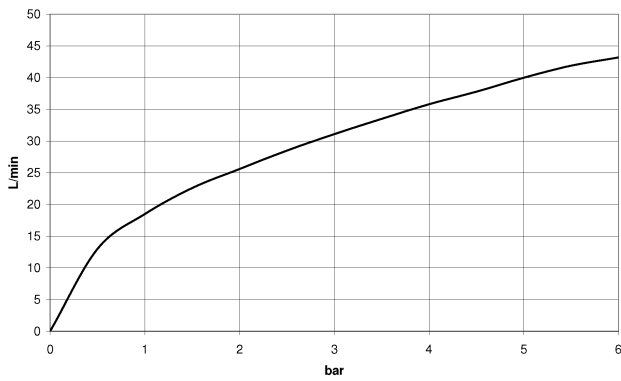

Bathtub - CL.1

Deck valve clockwise-closing cold - polished chrome

Article number: 20 005 705-00

- WAVE structure
- 1-1/4" hole diameter
- Flange 2-3/8" x 1-7/8"
- Fittings group in compliance with DIN 4109: 1
- (ADA)

polished chrome

Dimensional drawing

All dimensions in mm / inch = mm x 0,0394

Bathtub - CL.1
Deck valve clockwise-closing cold - polished chrome
Article number: 20 005 705-00

Flow rate chart

Bathtub - CL.1