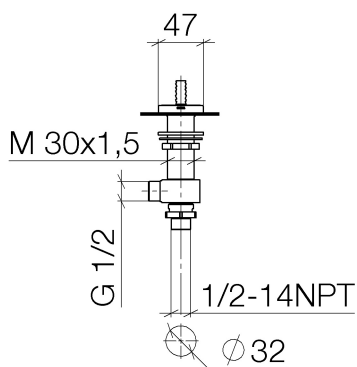

Bathtub - CL.1

Deck valve clockwise-closing cold - polished chrome

Article number: 20 005 705-00

- WAVE structure
- 1-1/4" hole diameter
- Flange 2-3/8" x 1-7/8"
- Fittings group in compliance with DIN 4109: 1
- (ADA)

polished chrome

Dimensional drawing

All dimensions in mm / inch = mm x 0,0394

Bathtub - CL.1
Deck valve clockwise-closing cold - polished chrome
Article number: 20 005 705-00

Flow rate chart

Bathtub - CL.1