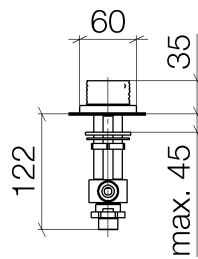

Bathtub - CL.1

Deck valve clockwise-closing cold - polished chrome

Article number: 20 005 705-00

- WAVE structure
- 1-1/4" hole diameter
- Flange 2-3/8" x 1-7/8"
- Fittings group in compliance with DIN 4109: 1
- (ADA)

polished chrome

Dimensional drawing

All dimensions in mm / inch = mm x 0,0394

Bathtub - CL.1
Deck valve clockwise-closing cold - polished chrome
Article number: 20 005 705-00

Flow rate chart

Bathtub - CL.1